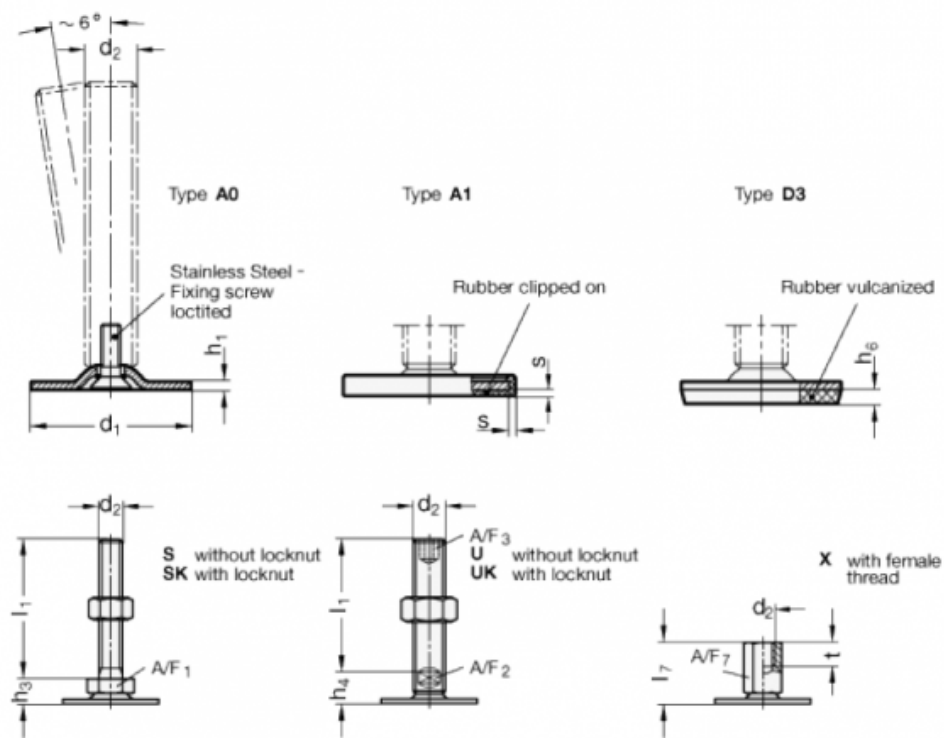

Article number: 204060M840A1S

Description: E+G levelling foot
GN 40-60-M8-40-A1-S

Note: S Without nut, External hexagon at the bottom

Measures

A/F1	= 17
d1	= 60
d2	= M8
h1	= 2.5
h3	= 11
h6	=
l1	= 40
s	= 1.5